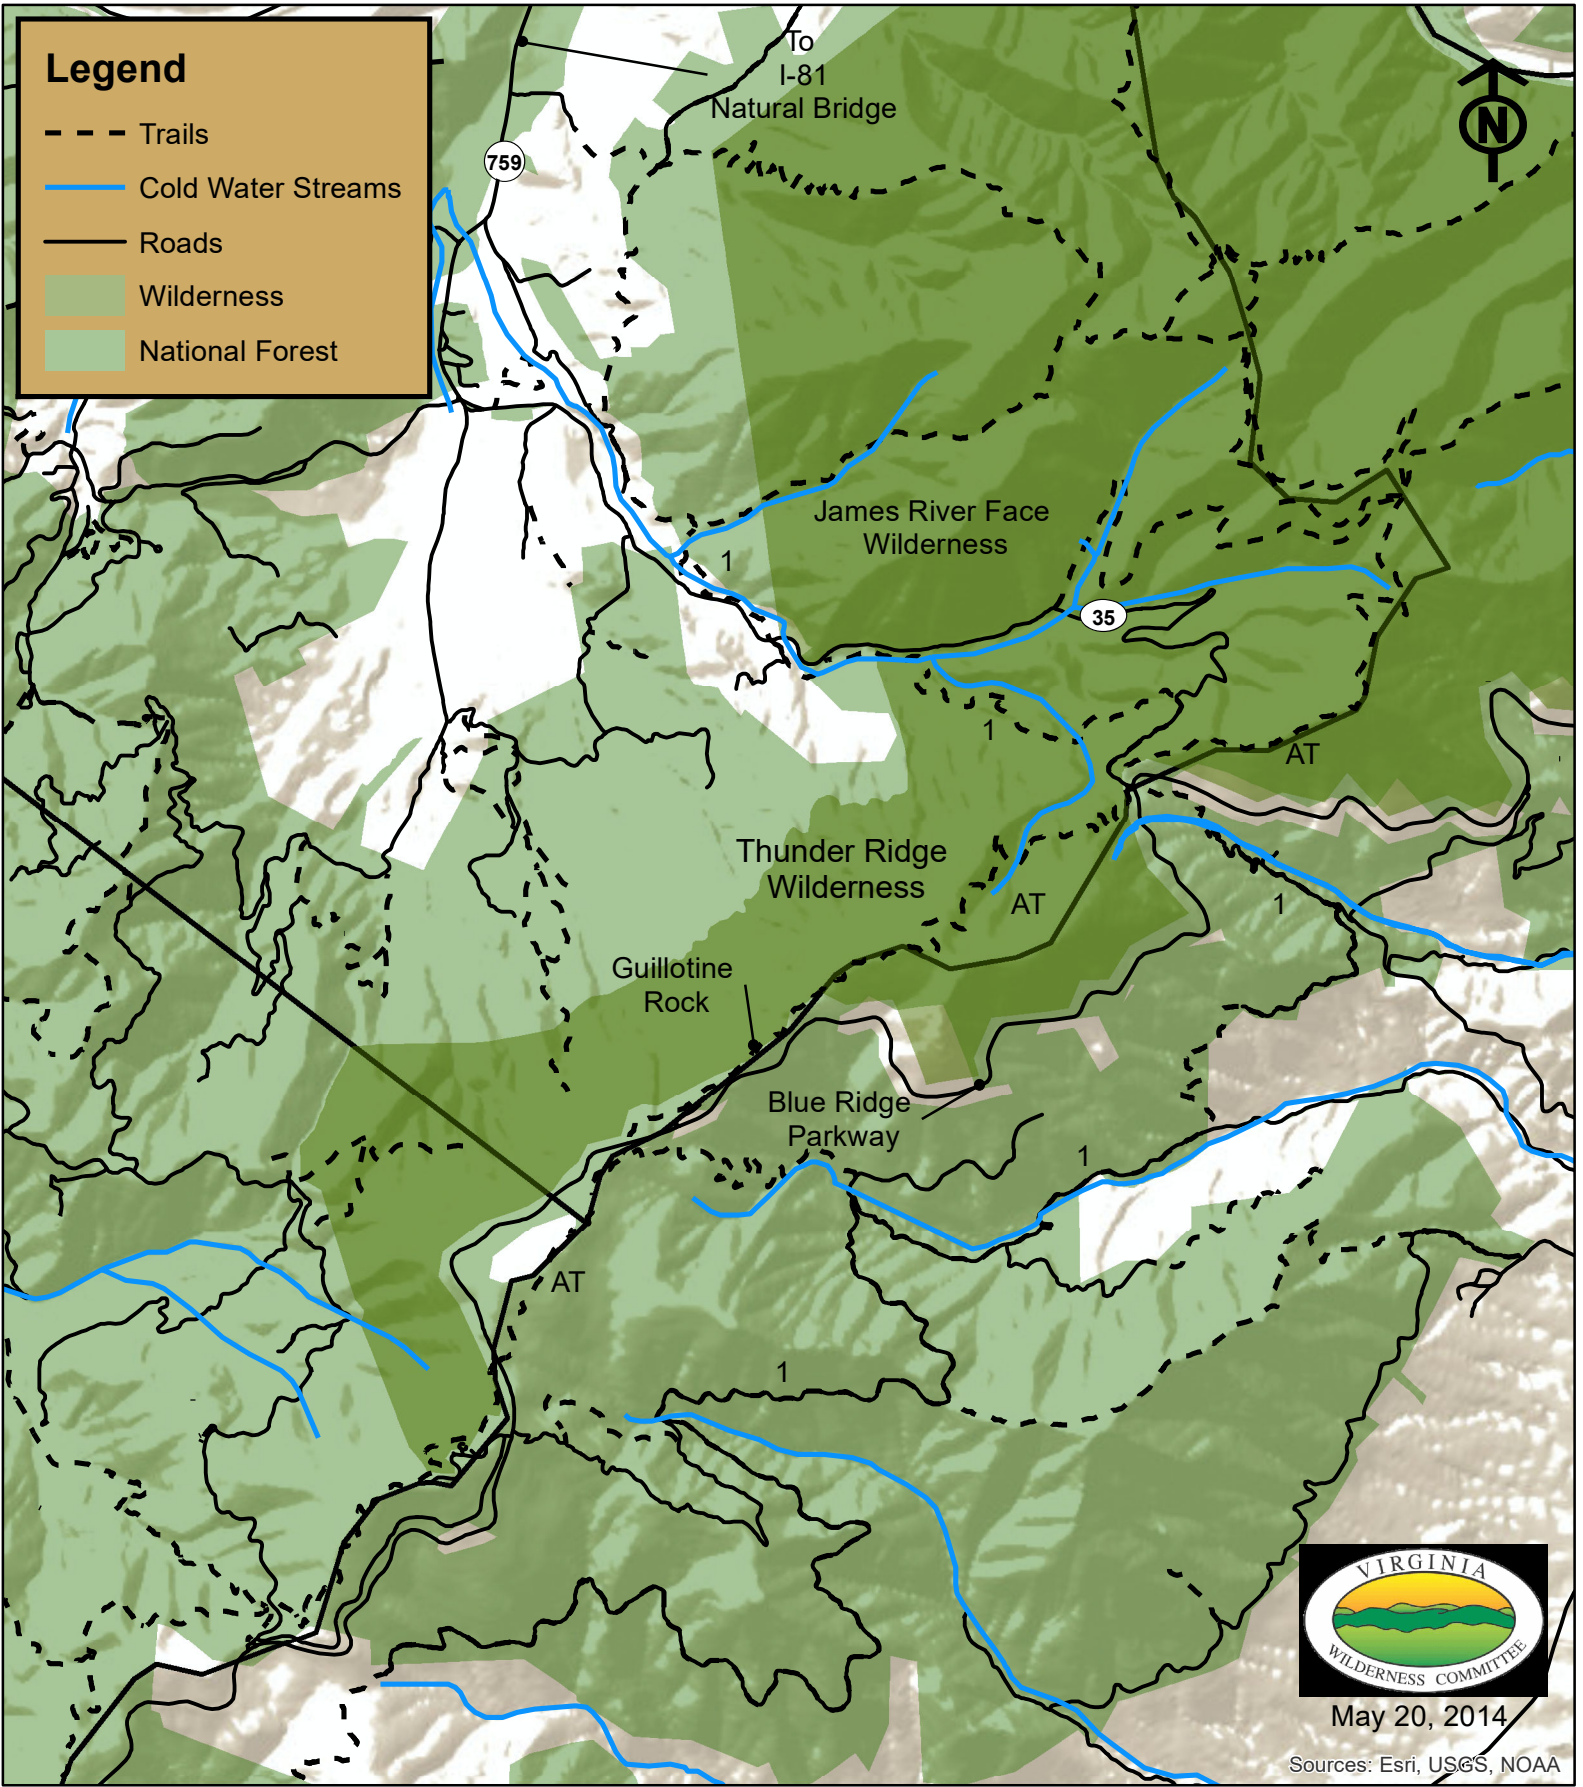

Thunder Ridge Wilderness

Legend

- Trails
- Cold Water Streams
- Roads
- Wilderness
- National Forest

May 20, 2014

Sources: Esri, USGS, NOAA