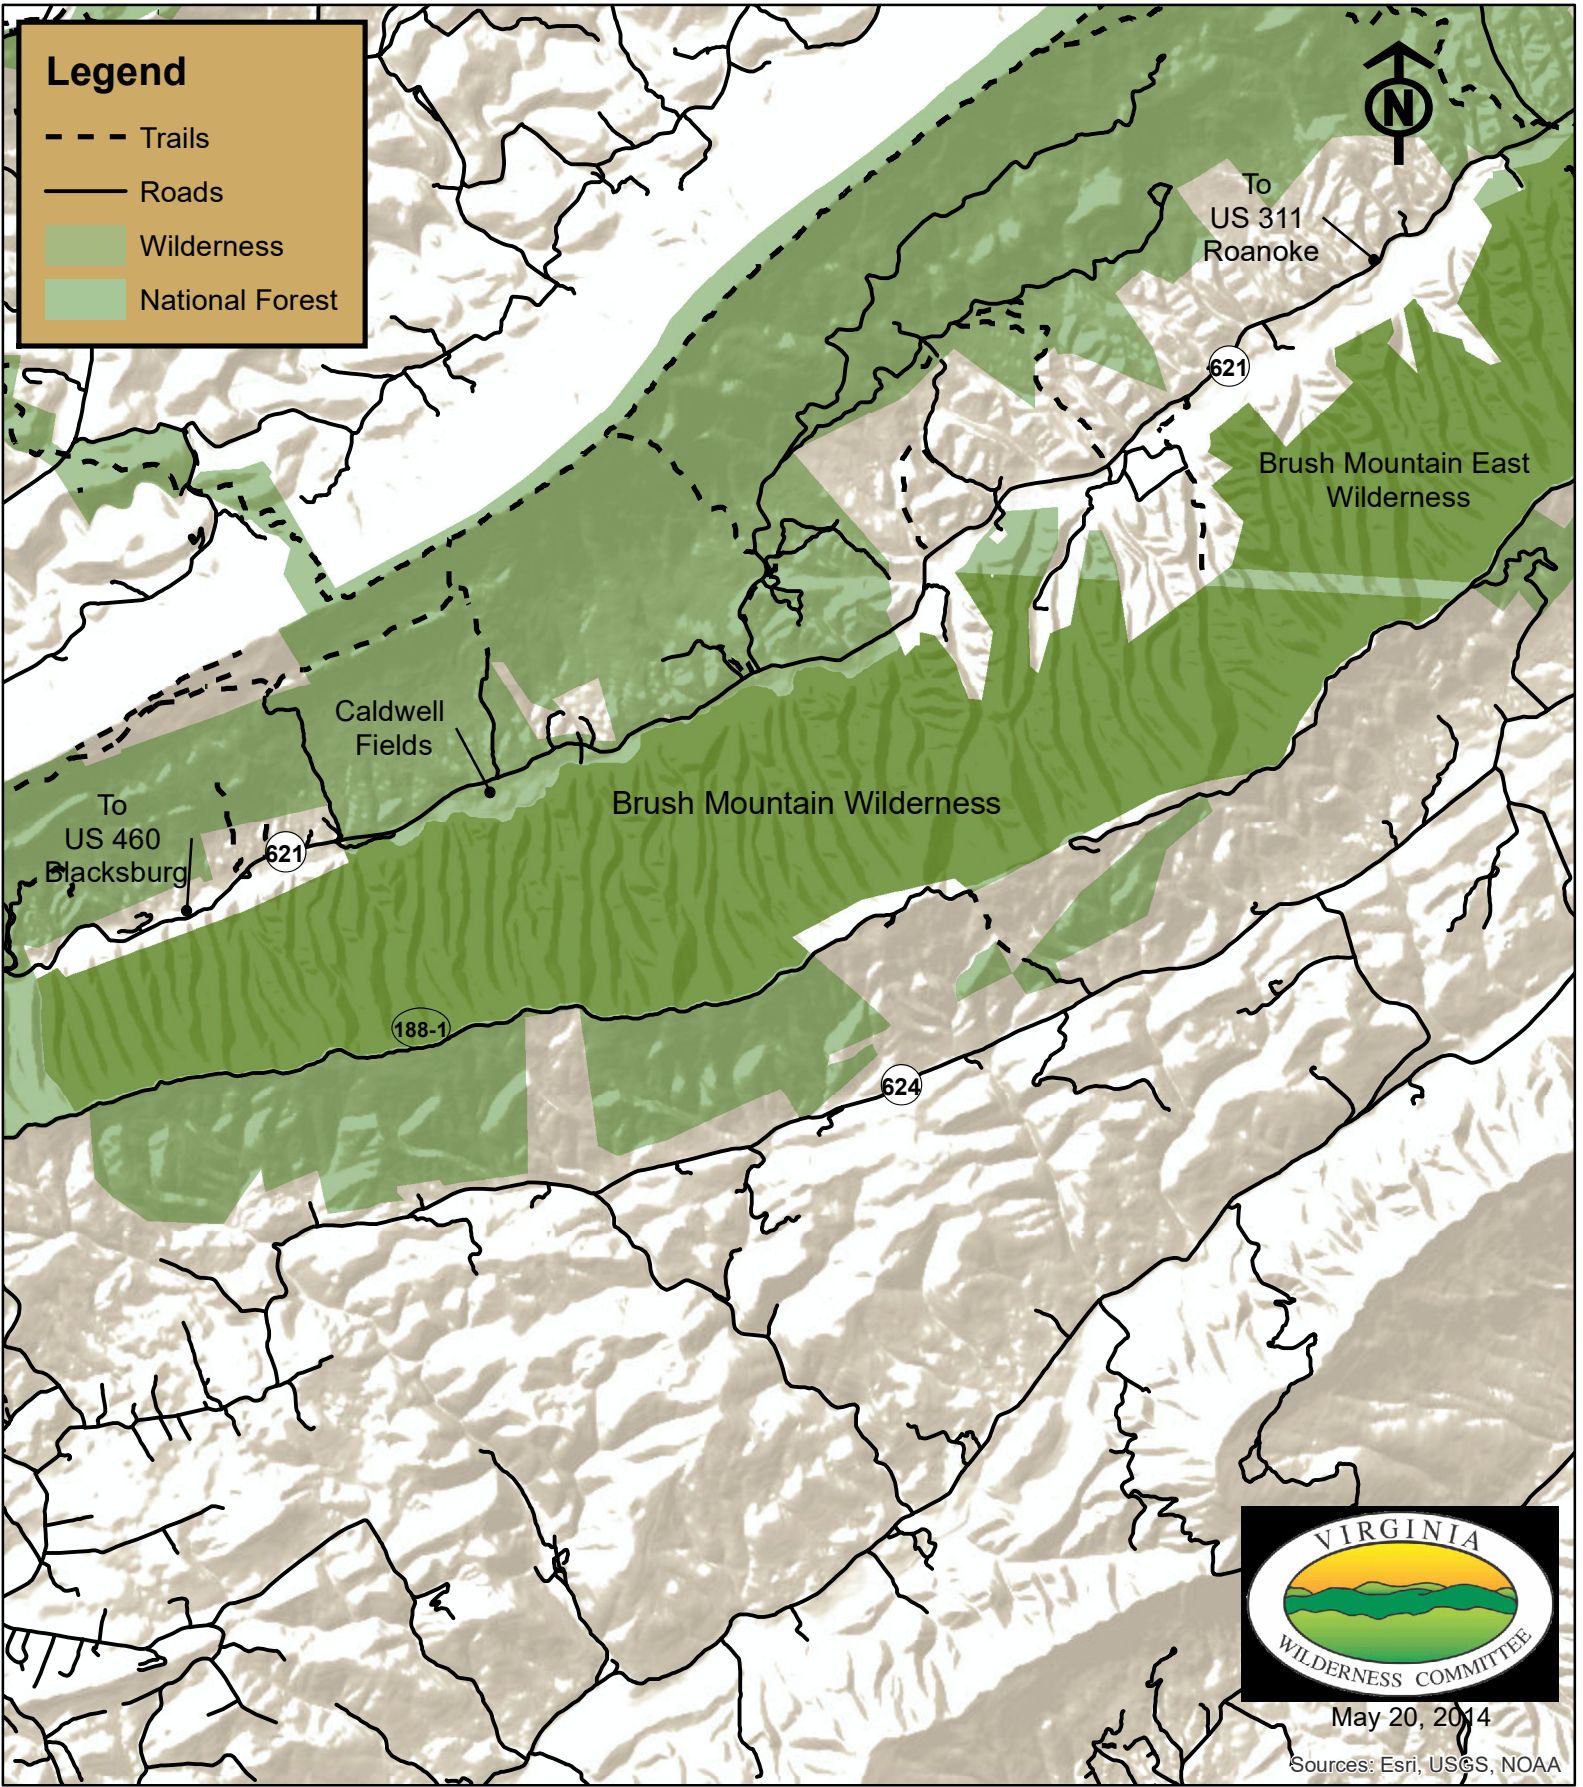

Brush Mountain Wilderness

Legend

- - - Trails
- Roads
- Wilderness
- National Forest

May 20, 2014

Sources: Esri, USGS, NOAA